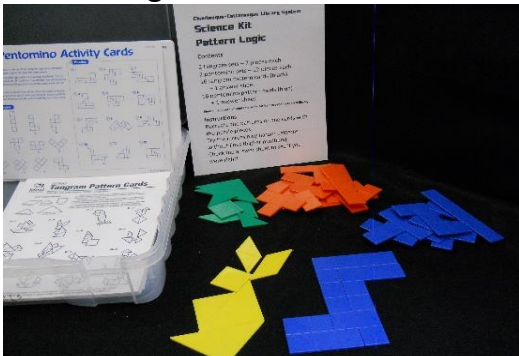

Pattern Logic

2 sets of pentominoes -12 pieces each
2 sets of tangrams - 7 pieces each
17 pentomino design cards
17 tangram design cards