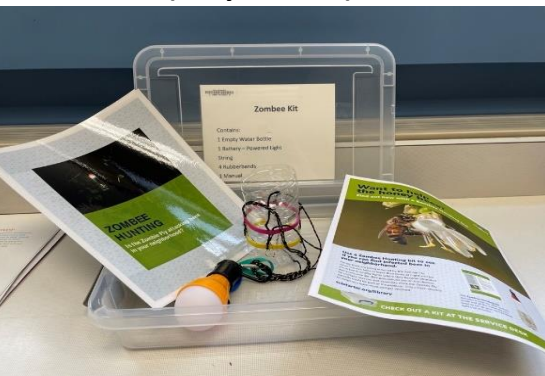

Zombie Kit (Only One Kit)

- 1 Empty Water Bottle
- 1 Battery Powered Light
- String
- 4 Rubberbands
- 1 Manual